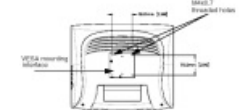

Mount on Your Touchmonitor