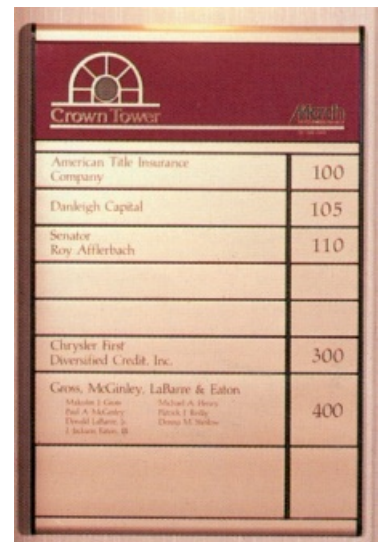

Interior Facility Directory Systems

INTERIOR

METAL EXTRUSION SYSTEM

Corporate Metal Extrusion Systems 1

800-4-ANY-SIGN.com

"Call or Click"

Industrial Design/ Engineering/ Marketing/ Signs/ Displays/ Exhibits/ Visual Solutions