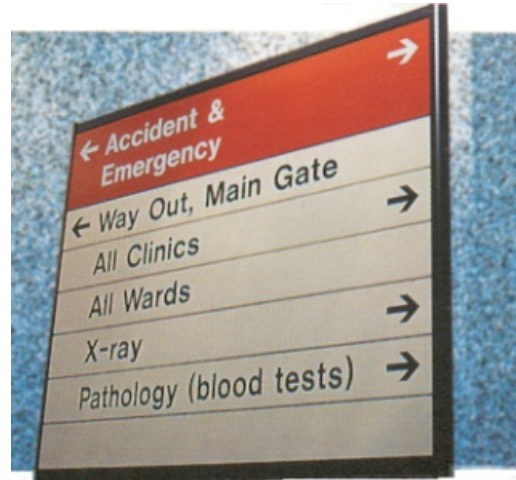

Interior Facility Directory Systems

INTERIOR

METAL EXTRUSION SYSTEM

Corporate Metal Extrusion Systems 1

800-4-ANY-SIGN.com

"Call or Click"

Industrial Design/ Engineering/ Marketing/ Signs/ Displays/ Exhibits/ Visual Solutions