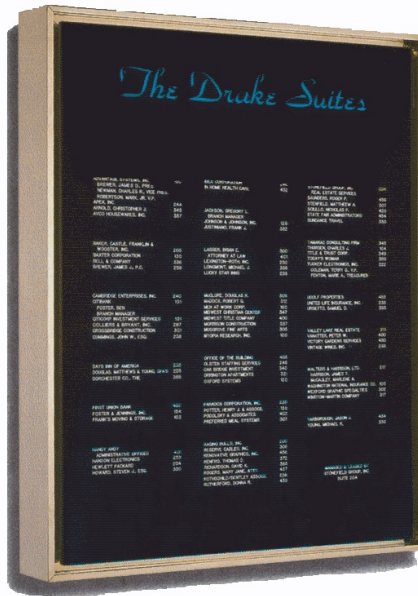

Interior Facility Directory Systems

Construction

- Interior use only
- Extruded aluminum frame
- Frame: 3/8" face, 4" depth
- 1/4" Greylite 14% glazing
- High output cool white fluorescent illumination
- Concealed hinges and locking system
- 3" header with copy

Options

- Unframed Version
- Semi or fully recessed mounting
- Recess mounting lips in aluminum, bronze & stainless steel
- Pedestal bases
- Custom enclosures
- Film Strips

Namestrips

Engraved

- 3/8"H x 7", 11"W
- 1/2"H x 7", 11"W
- 5/8"H x 7", 11"W
- 3/4"H x 7", 11"W
- 1"H x 11", 18"W

Sizes & Capacities

No of Sections	3/8" Strip Capacity	Overall Width 7" Section	Overall Width 11" Section
2	120	19 - 7/8"	26 - 7/8"
3	180	27 - 3/8"	37 - 7/8"
4	240	34 - 7/8"	48 - 7/8"
5	300	42 - 3/8"	59 - 7/8"
6	360	49 - 7/8"	70 - 7/8"
8	480	64 - 7/8"	-----
10	600	79 - 7/8"	-----

Finishes

- Satin Anodized
- Black Anodized
- Dark Bronze Anodized
- Satin Bronze Plated
- Mirror Bronze Plated
- Bright Chrome Plated

Graphics

Film Carriers for Maps, Logos, Color Photo Transparencies, Duraclears.