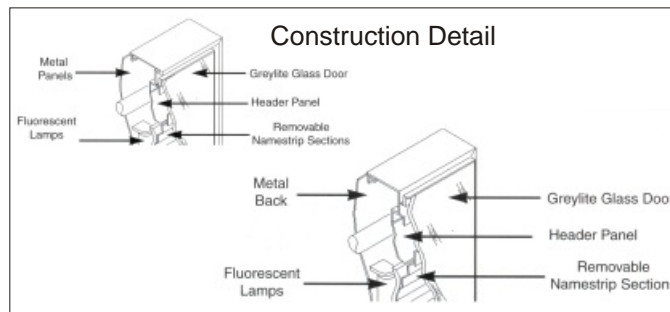

Graphics

Film Carriers for Maps, Logos, Color Photo Transparencies, Duraclears.

INTERIOR

SLIM ILLUMINATED DIRECTORIES

800-4-ANY-SIGN.com
"Call or Click"

Industrial Design/ Engineering/ Marketing/ Signs/ Displays/ Exhibits/ Visual Solutions

Corporate Illuminated Directory Systems 2