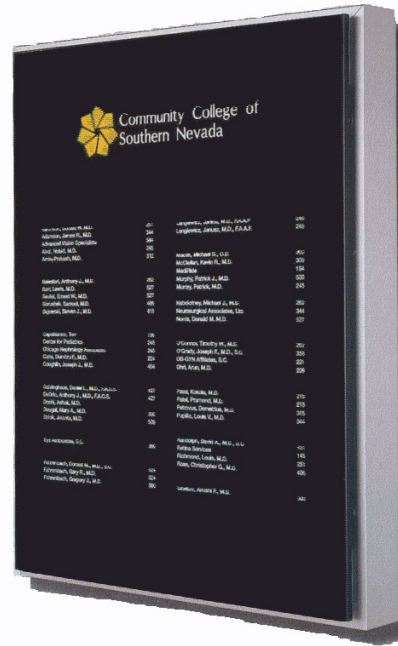

Interior Facility Directory Systems

Construction

- Interior use only
- Extruded aluminum frame
- Frame: 3/8" face, 4" depth
- 1/4" Greylite 14% glazing
- High output cool white fluorescent illumination
- Concealed hinges and locking system
- 3" header with copy

Options

- Unframed Version
- Semi or fully recessed mounting
- Recess mounting lips in aluminum, bronze & stainless steel
- Pedestal bases
- Custom enclosures
- Film Strips

Namestrips

Engraved

- 3/8"H x 7", 11"W
- 1/2"H x 7", 11"W
- 5/8"H x 7", 11"W
- 3/4"H x 7", 11"W
- 1"H x 11", 18"W

Finishes

- Satin Anodized
- Black Anodized
- Dark Bronze Anodized
- Satin Bronze Plated
- Mirror Bronze Plated
- Bright Chrome Plated

Graphics

Film Carriers for Maps, Logos, Color Photo Transparencies, Duraclears.