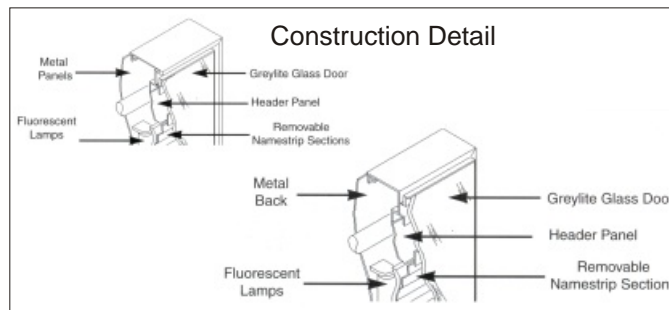

Graphics

Film Carriers for Maps, Logos, Color Photo Transparencies, Duraclears.

INTERIOR

SLIM ILLUMINATED DIRECTORIES

800-4-ANY-SIGN.com
"Call or Click"

Corporate Illuminated Directory Systems 2