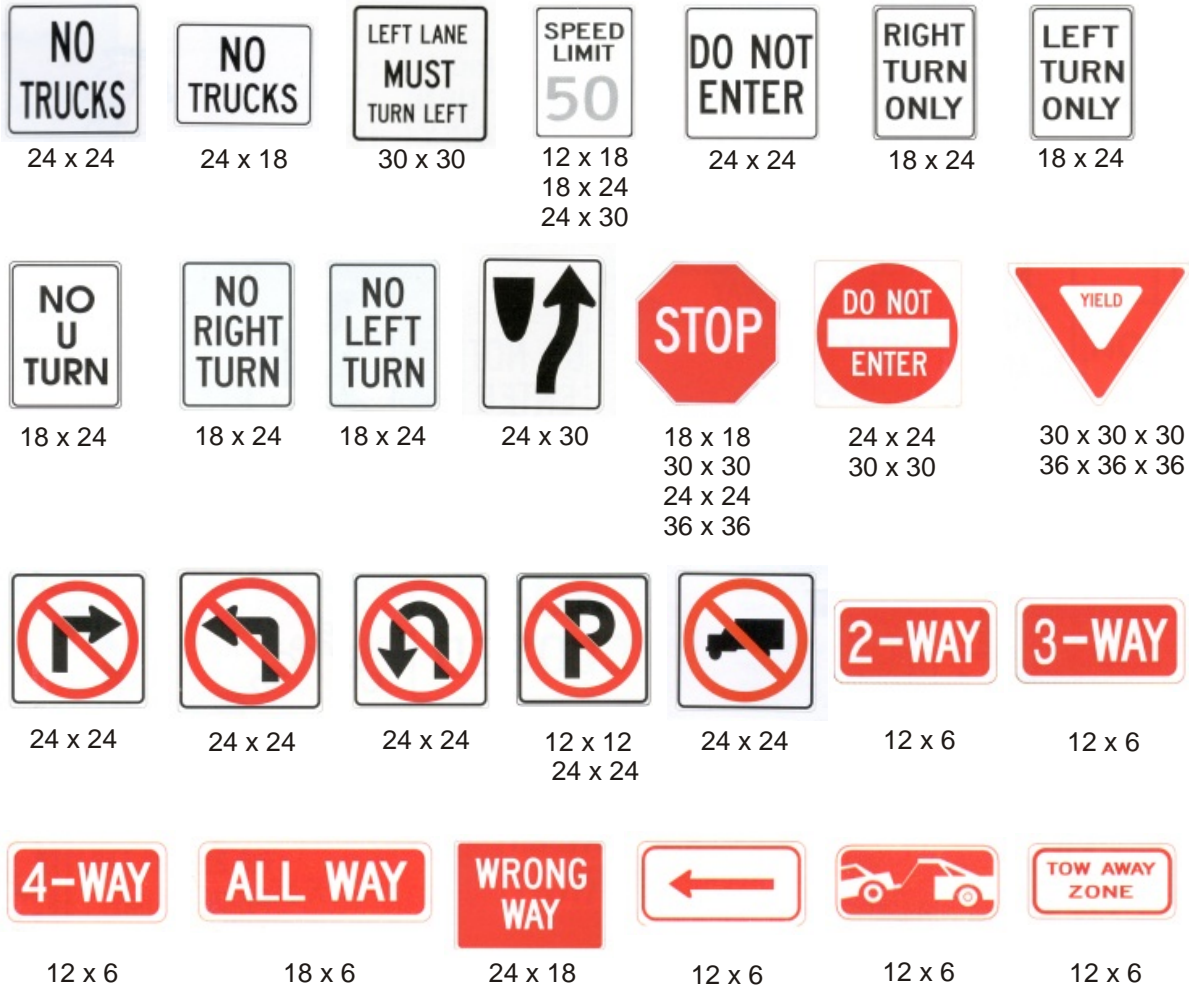

Safety & Traffic

Traffic Control*

JUMBO Parking Signs

Regulatory Signs*

* Many more Sizes and Styles available.

** Signs available in non - reflective steel or reflective aluminum.

800-4-ANY-SIGN.com
"Call or Click"

Industrial Design/ Engineering/ Marketing/ Signs/ Displays/ Exhibits/ Visual Solutions

EXTERIOR

DOT
TRAFFIC

DOT
Traffic
Signs 4