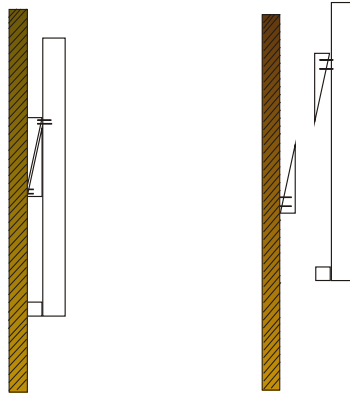

600 North Union Ave
Hillside, NJ 07205 USA

Custom Graphic Panel Systems

MATERIALS

PVC
(INTERIOR/EXTERIOR)

ALUMINUM
(INTERIOR/EXTERIOR)

MELAMINE
(INTERIOR)

INSTALLATION METHODS

FRENCH CLEAT

Z CLIP

L CLIP

CUSTOM FINISHES

CUSTOM

Options

- Crating
- Painting
- Packaging
- Installation
- Edge Banding
- Hardware Engineering

PROTOTYPE & ENGINEERING

PRINT
PANELS