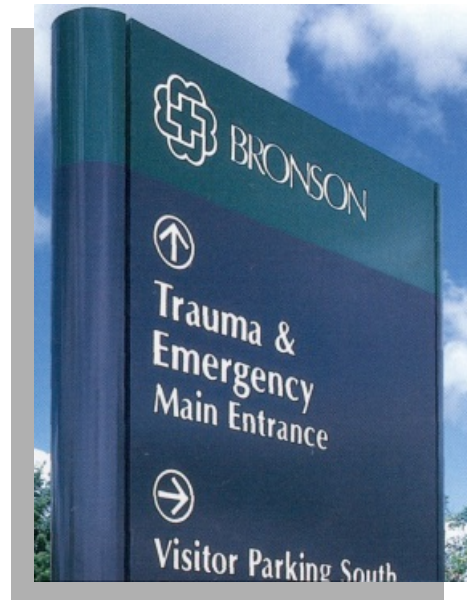

Exterior Facility Monument Signage

**STENCIL CUT
ILLUMINATED MONUMENT**

**CHANGEABLE POST &
PANEL SIGNS**

**INDIVIDUALLY STUD - MOUNTED
LETTERED MONUMENT**

**ILLUMINATED EXTRUDED
ALUMINUM SIGN CABINET**

EXTERIOR

PRODUCT
APPLICATIONS

Monument
Signs 3

800-4-ANY-SIGN.com

"Call or Click"

Industrial Design/ Engineering/ Marketing/ Signs/ Displays/ Exhibits/ Visual Solutions